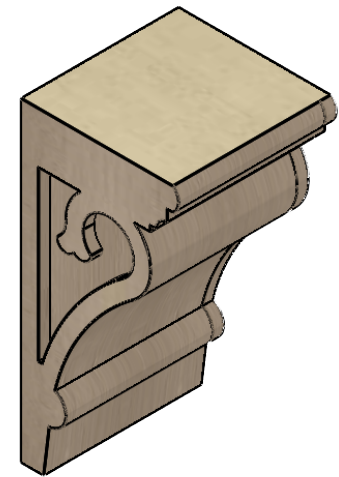

ITEM NUMBER: CORU07X07X14MAYRCPR

7"W X 7"D X 14"H SERIES 2 WIDE MAYFLOWER ROUGH CEDAR TIMBERTHANE FAUX WOOD CORBEL, PRIMED

SIDE PROFILE

FRONT PROFILE

ISOMETRIC

EKENA MILLWORK
2300 WEST MAIN ST.
CLARKSVILLE, TX 75426
TOLL FREE: 866-607-0453
WWW.EKENAMILLWORK.COM

NOTES

1. INSTALLATION TO BE COMPLETED IN ACCORDANCE WITH MANUFACTURER'S SPECIFICATIONS.
2. DRAWING MAY NOT BE TO SCALE
3. THIS DRAWING IS INTENDED FOR DESIGN AND PLANNING PURPOSES ONLY.
4. ALL INFORMATION CONTAINED HEREIN WAS CURRENT AT THE TIME OF DEVELOPMENT BUT MUST BE REVIEWED AND APPROVED BY THE PRODUCT MANUFACTURER TO BE CONSIDERED ACCURATE.
5. TIMBERTHANE ARCHITECTURAL PRODUCTS ARE MADE FROM HIGH DENSITY URETHANE AND COME FACTORY PRIMED