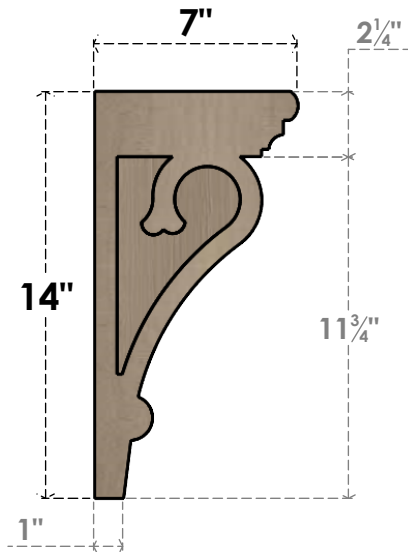

ITEM NUMBER: CORU07X07X14MAYRCPR

7"W X 7"D X 14"H SERIES 2 WIDE MAYFLOWER ROUGH CEDAR TIMBERTHANE FAUX WOOD CORBEL, PRIMED

SIDE PROFILE

FRONT PROFILE

ISOMETRIC

EKENA MILLWORK
2300 WEST MAIN ST.
CLARKSVILLE, TX 75426
TOLL FREE: 866-607-0453
WWW.EKENAMILLWORK.COM

NOTES

1. INSTALLATION TO BE COMPLETED IN ACCORDANCE WITH MANUFACTURER'S SPECIFICATIONS.
2. DRAWING MAY NOT BE TO SCALE
3. THIS DRAWING IS INTENDED FOR DESIGN AND PLANNING PURPOSES ONLY.
4. ALL INFORMATION CONTAINED HEREIN WAS CURRENT AT THE TIME OF DEVELOPMENT BUT MUST BE REVIEWED AND APPROVED BY THE PRODUCT MANUFACTURER TO BE CONSIDERED ACCURATE.
5. TIMBERTHANE ARCHITECTURAL PRODUCTS ARE MADE FROM HIGH DENSITY URETHANE AND COME FACTORY PRIMED