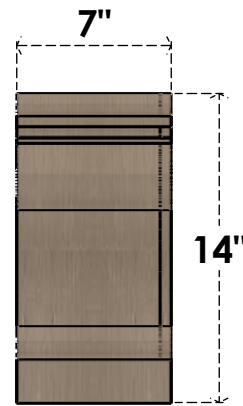

ITEM NUMBER: CORU07X07X14MAYRCPR

7"W X 7"D X 14"H SERIES 2 WIDE MAYFLOWER ROUGH CEDAR TIMBERTHANE FAUX WOOD CORBEL, PRIMED

SIDE PROFILE

FRONT PROFILE

ISOMETRIC

EKENA MILLWORK
2300 WEST MAIN ST.
CLARKSVILLE, TX 75426
TOLL FREE: 866-607-0453
WWW.EKENAMILLWORK.COM

NOTES

1. INSTALLATION TO BE COMPLETED IN ACCORDANCE WITH MANUFACTURER'S SPECIFICATIONS.
2. DRAWING MAY NOT BE TO SCALE
3. THIS DRAWING IS INTENDED FOR DESIGN AND PLANNING PURPOSES ONLY.
4. ALL INFORMATION CONTAINED HEREIN WAS CURRENT AT THE TIME OF DEVELOPMENT BUT MUST BE REVIEWED AND APPROVED BY THE PRODUCT MANUFACTURER TO BE CONSIDERED ACCURATE.
5. TIMBERTHANE ARCHITECTURAL PRODUCTS ARE MADE FROM HIGH DENSITY URETHANE AND COME FACTORY PRIMED